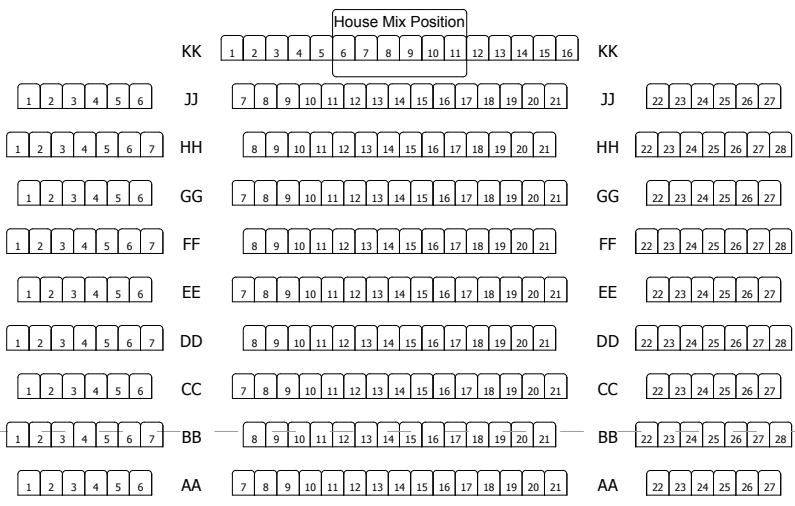

MANDEVILLE AUDITORIUM

To Lobby & Box Office

Stage Edge with Stage Extensions

STAGE

Total Seating Capacity 787

Upper Section: 500 Fixed Seats
 Lower Section: 287 Seats
 Lower Section: 232 Seats without Rows AA & BB

Please note:
 • "Stage Extensions" Extend 8' beyond stage "proper" and eliminate rows AA & BB.
 • Lower seating area is tiered and not appropriate for handicapped accessible seating.

MANDEVILLE AUDITORIUM SEATING CHART

not to scale