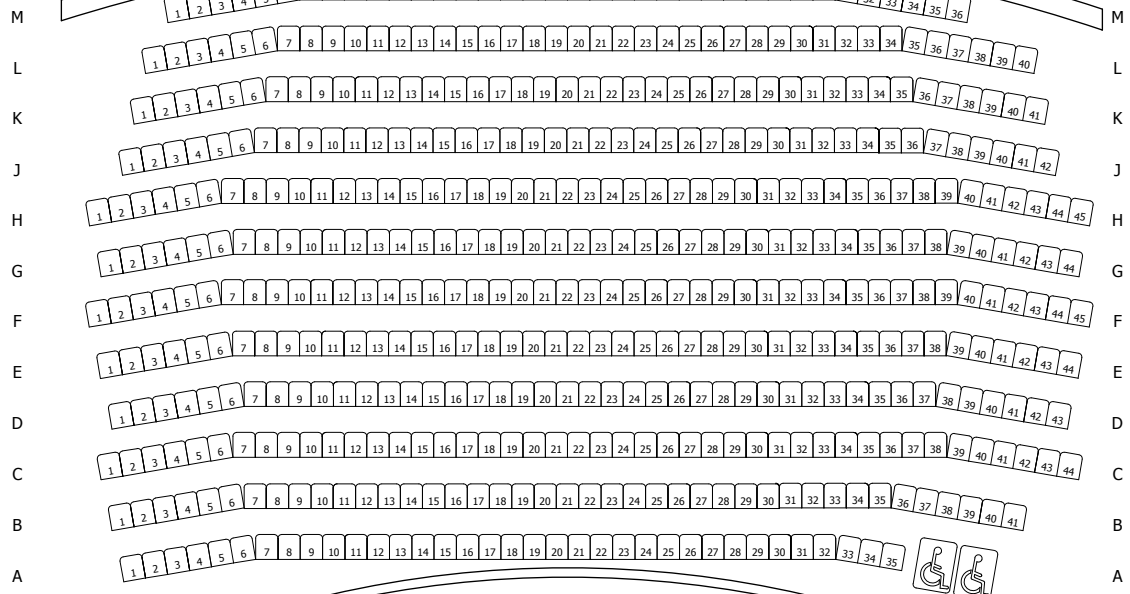

MANDEVILLE AUDITORIUM

To Lobby & Box Office

Stage Edge with Stage Extensions

STAGE

Total Seating Capacity 787

Upper Section: 500 Fixed Seats
 Lower Section: 287 Seats
 Lower Section: 232 Seats without Rows AA & BB

Please note:
 • "Stage Extensions" Extend 8' beyond stage "proper" and eliminate rows AA & BB.
 • Lower seating area is tiered and not appropriate for handicapped accessible seating.

MANDEVILLE AUDITORIUM SEATING CHART

not to scale